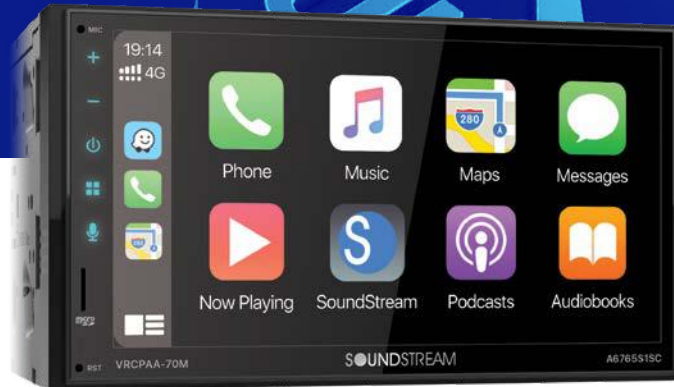

**VRCPAA-70MW - WIRELESS CARPLAY & ANDROID AUTO**  
2-DIN DIGITAL MEDIA CAR STEREO W/ APPLE CARPLAY, ANDROID AUTO, & 7" LCD

## MagiCast

Wireless USB Interfacing

androidauto

Works with  
Apple CarPlay

**MAGICAST CONVERTS WIRED CARPLAY® OR ANDROID AUTO® TO WIRELESS IN ONLY A FEW SECONDS**  
SIMPLY PLUG MAGICAST INTO YOUR CARPLAY® OR ANDROID AUTO® USB PORT USING ONE OF THE INCLUDED USB CABLES