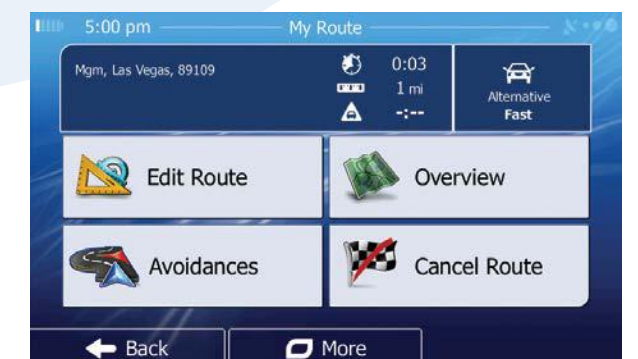

VRN-65HB - INCLUDES GPS NAVIGATION & ANDROID PHONELINK

ISO 2-DIN GPS NAVIGATION MULTIMEDIA RECEIVER W/ BLUETOOTH CONNECTIVITY, & 6.2" TOUCHSCREEN LCD

VRN-65HB GENERAL INFORMATION

2-DIN GPS DVD MULTIMEDIA SYSTEM W/ 6.2" LCD
ISO 2-DIN CHASSIS, MOUNTING BRACKETS INCLUDED
HD 6.2" 800x480 LCD W/ ADJUSTABLE BACKLIGHT
SMARTSENSE CLEAR GLASS CAPACITIVE TOUCHSCREEN
BLUETOOTH 4.0 PHONE CALLING + A2DP AUDIO STREAMING
RCA BACK-UP CAMERA INPUT W/ +12V AUTO-ON TRIGGER
10-BAND 14dB BOOST/CUT EQUALIZER W/ PRESET (VRN-65HB)
7-COLOR RGB LED ILLUMINATED KEYS & ACCENTS (VRN-65HB)

DIGITAL MEDIA PLAYBACK

VIDEO & AUDIO PLAYBACK FROM DVD, DVDR, CD, & CDR DISCS
VIDEO & AUDIO PLAYBACK FROM 64GB USB OR MICRO/TF SD CARD
720P MP4 & WMV VIDEO PLAYBACK; MP3 & WMA AUDIO PLAYBACK

AUDIO/VIDEO IN'S & OUT'S

6CH PREAMP RCA OUTPUTS; FRONT + REAR + VARIABLE SUBWOOFER
RCA A/V INPUT FOR EXTERNAL SOURCE INPUT + 2 RCA VIDEO OUTPUT
4CH. 300W MAX CLASS A/B FULL RANGE SPEAKER AMPLIFIER BUILT-IN

PHONELINK FOR ANDROID

ENABLED SMART DEVICE MIRRORS DISPLAY TO HEAD UNIT
2-WAY COMMUNICATION ENABLES MOBILE DEVICE CONTROL
STAY CONNECTED WITHOUT HANDLING DISTRACTING DEVICES
RETAINS USE OF SMART DEVICE'S VOICE RECOGNITION SERVICE
CONNECTION REQUIRES ORIGINAL USB CHARGING CABLE
1A USB CHARGING MAINTAINS BATTERY LIFE (REAR).

GPS NAVIGATION

TURN-BY-TURN GPS NAVIGATION W/ ROUTE GUIDANCE
USA MAP & +17 MILLION POINT-OF-INTEREST DATABASE
CHOOSE DESTINATION BY ADDRESS, POI, OR GPS LOCATION
ON-SCREEN & AUDIBLE TEXT-TO-SPEECH COMMANDS HIGHWAY & MAJOR ROAD LANE DEPARTURE GUIDANCE.

VRN-64HBL

ISO 2-DIN GPS NAVIGATION MULTIMEDIA RECEIVER W/ BLUETOOTH CONNECTIVITY, & 6.2" LCD

VRN-64HBL GENERAL INFORMATION