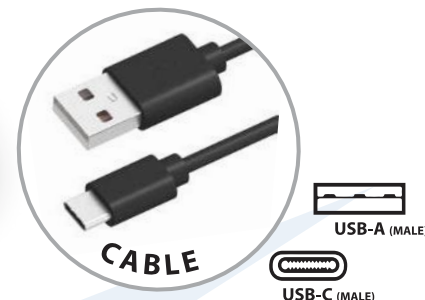

CABLE

USB-A (MALE)

USB-C (MALE)