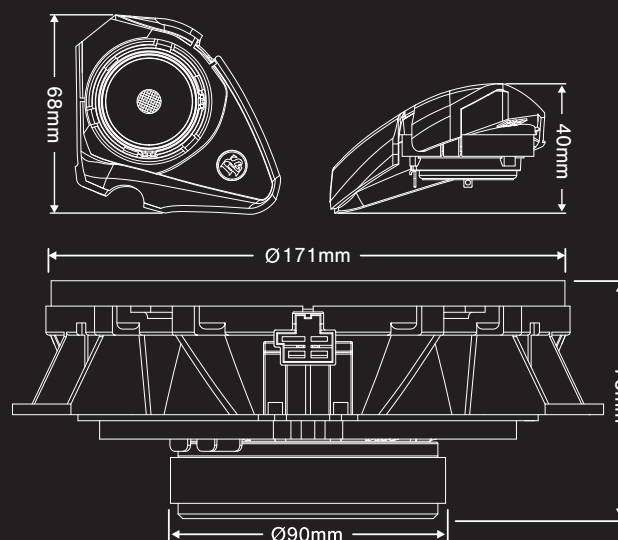

SPECIFICATIONS	
Tweeter	1" / 25mm
Woofer	6.5" / 165mm
Crossover	4.8KHz 12dB/Oct
Power RMS	100W
Power MAX	200W
Impedance	3 Ohm
Sensitivity	90dB
Freq.range	55-25000Hz