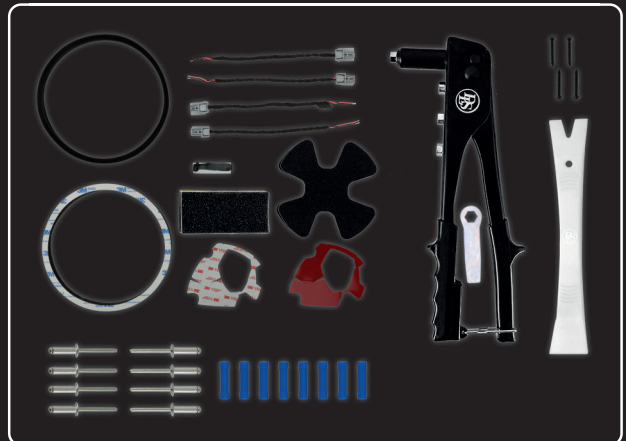

### INCLUDED PRODUCTS

- 2pcs Woofers
- 2pcs Tweeters + Sound optimized tweeter brackets
- 2pcs Crossovers

### INCLUDED IN BOX

- 2pcs Tweeter connection cables
- 2pcs Woofer connection cables
- 2pcs Adhesive foams for tweeter
- 2pcs Four-leaf clover foams for tweeter
- 2pcs Adhesive foam rings for woofer
- 4pcs Adhesive foams for wrapping
- 8pcs Terminal crimp connectors
- 8pcs Blind rivets
- 1pc Rivet tool
- 1pc PRY Tool
- 1pc Manual