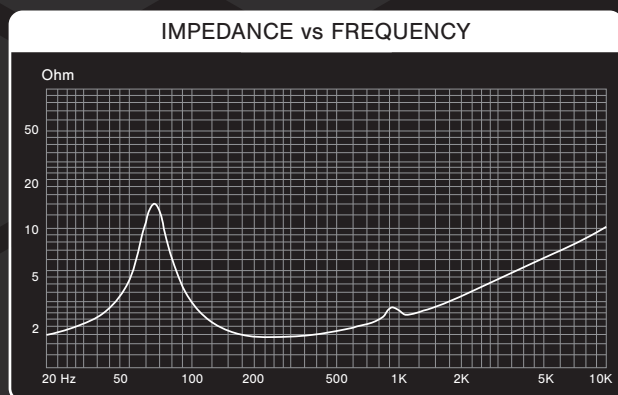

ELECTRO-ACOUSTIC PARAMETERS	
Tweeter	
Re	3.5 Ohm
Fs	1992Hz
SPL	94dB 1W/1M
Woofer	
Re	1.9 Ohm
Fs	68.2Hz
Mms	16.7gr
Cms	0.324
Vas	8.7L
Qts	0.8
Qes	0.96
Qms	6.6
Bl	3.76T.m
SPL	86.6dB 1W/1M
Sd	139cm <sup>2</sup>

SPECIFICATIONS	
Tweeter	1" / 25mm
Woofer	6.5" / 165mm
Crossover	4.8KHz 12dB/Oct
Power RMS	100W
Power MAX	200W
Impedance	3 Ohm
Sensitivity	90dB
Freq.range	55-25000Hz