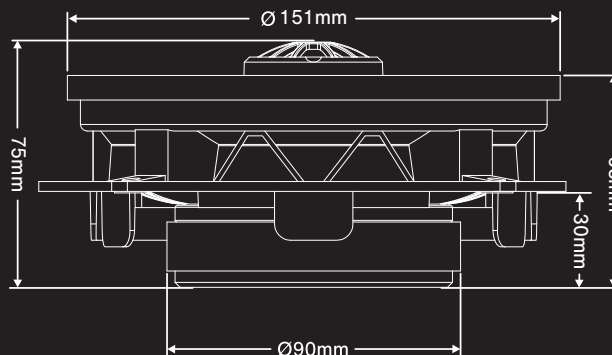

ELECTRO-ACOUSTIC PARAMETERS	
Coaxial speaker	
Re	2.7 Ohm
Fs	74.4Hz
Mms	10.7gr
Cms	0.426
Vas	11.1L
Qts	0.87
Qes	0.97
Qms	9.0
Bl	3.96T.m
SPL	88.1dB 1W/1M
Sd	139cm <sup>2</sup>

SPECIFICATIONS	
Tweeter	1" / 25mm
Woofer	6.5" / 165mm
Crossover	4.8KHz 6dB/Oct
Power RMS	90W
Power MAX	180W
Impedance	3 Ohm
Sensitivity	90dB
Freq.range	65-25000Hz