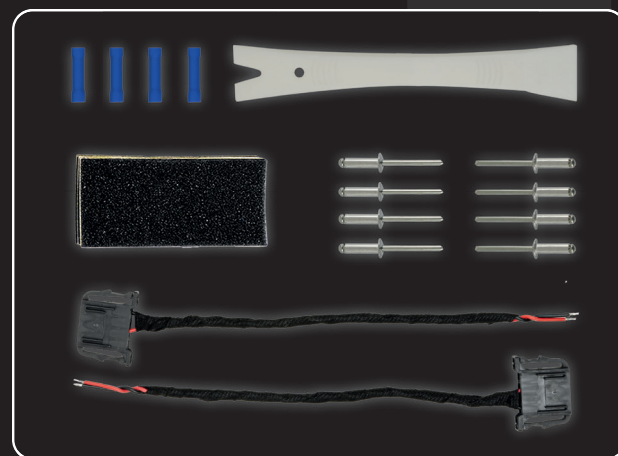

INCLUDED PRODUCTS

2pcs Coaxial speakers

INCLUDED IN BOX

4pcs Adhesive foams for wrapping

4pcs Terminal crimp connectors

10pcs Blind rivets

1pc PRY Tool

1pc Manual