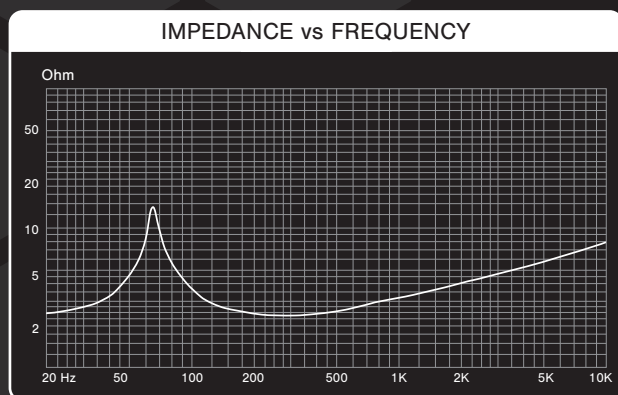

## CUSTOM FIT UPGRADE

Seat / Skoda / VW

The Cruise series brings you the DLS natural sound engineered for integration. Easy to install and the perfect upgrade from your OEM system.

- Natural and musical 2-way coaxial speaker
- Optimized moving components for low distortion
- Oversized strong magnet solution
- Warm character 1" soft silk dome tweeter
- Accurate 6.5" glass fibre laminated woofer
- Audiophile 6 dB crossover with Mundorf® capacitor
- Glass fibre reinforced ABS basket
- High sensitivity, play more with less power
- Easy to install
- PRY tool and accessories included
- Detailed assembly guide included

ELECTRO-ACOUSTIC PARAMETERS	
Coaxial speaker	
Re	2.7 Ohm
Fs	74.4Hz
Mms	10.7gr
Cms	0.426
Vas	11.1L
Qts	0.87
Qes	0.97
Qms	9.0
Bl	3.96T.m
SPL	88.1dB 1W/1M
Sd	139cm <sup>2</sup>

SPECIFICATIONS	
Tweeter	1" / 25mm
Woofer	6.5" / 165mm
Crossover	4.8KHz 6dB/Oct
Power RMS	90W
Power MAX	180W
Impedance	3 Ohm
Sensitivity	90dB
Freq.range	65-25000Hz