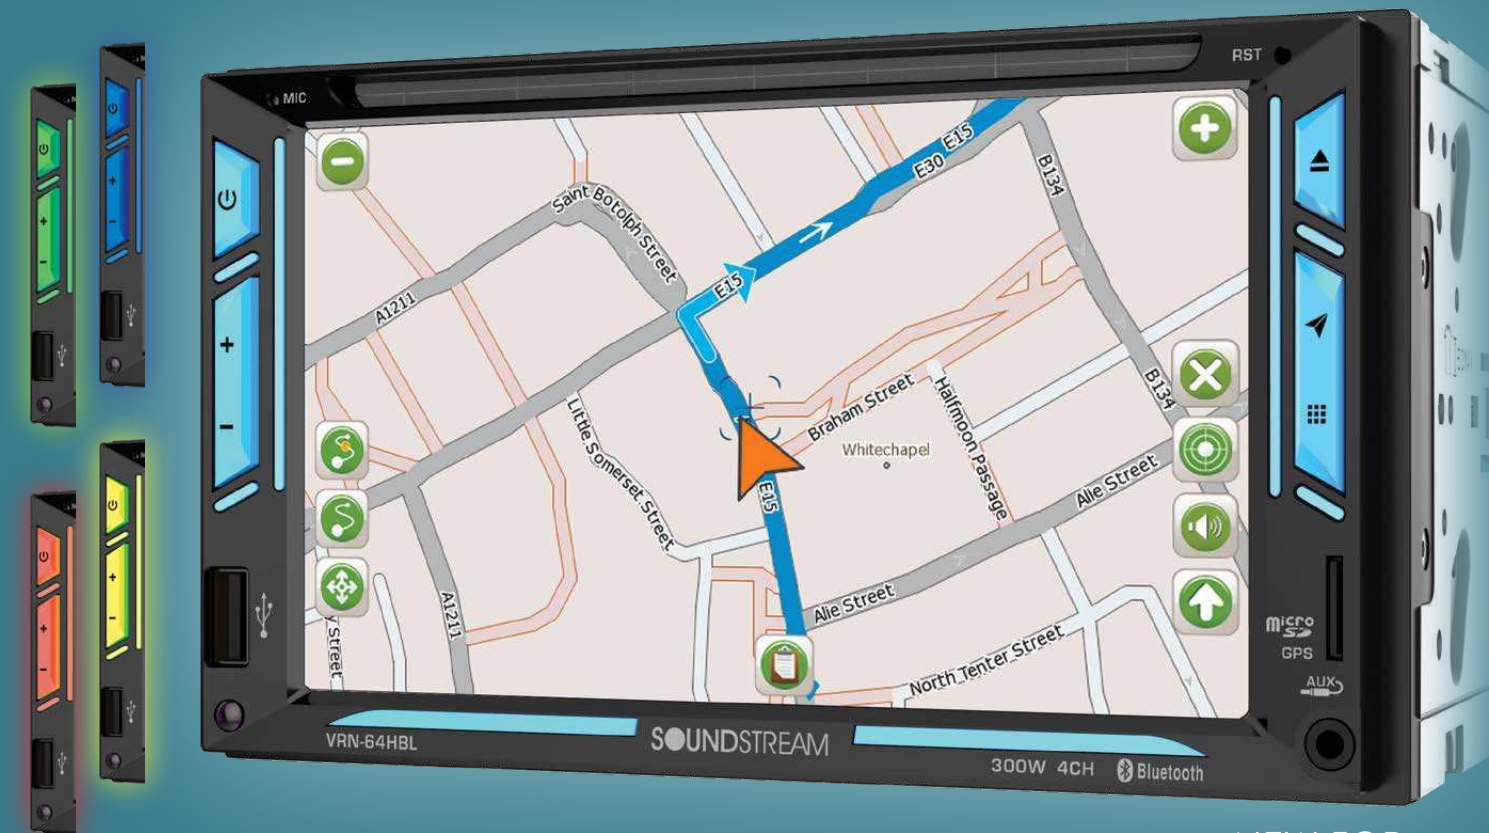

GPS Navigation Source Units

VRN-64HBL

ISO 2-DIN GPS NAVIGATION MULTIMEDIA RECEIVER W/ BLUETOOTH CONNECTIVITY, & 6.2" LCD

NEW FOR
2020

GENERAL INFORMATION

2-DIN MULTIMEDIA SYSTEM W/ 6.2" LCD
ISO 2-DIN CHASSIS, MOUNTING BRACKETS INCLUDED
HD 6.2" 800x480 LCD W/ ADJUSTABLE BACKLIGHT
SMARTSENSE CLEAR GLASS RESISTIVE TOUCHSCREEN
BLUETOOTH 4.0 PHONE CALLING + A2DP AUDIO STREAMING
RCA BACK-UP CAMERA INPUT W/ +12V AUTO-ON TRIGGER
FRONT CAMERA RCA INPUT W/ ON-SCREEN TRIGGER
10-BAND 14dB BOOST/CUT EQUALIZER W/ PRESET (VRN-65HB)
7-COLOR RGB LED ILLUMINATED KEYS & ACCENTS

DIGITAL MEDIA PLAYBACK

VIDEO & AUDIO PLAYBACK FROM DVD, DVDR, CD, & CDR DISCS
VIDEO & AUDIO PLAYBACK FROM 64GB USB OR MICRO/TF SD CARD
720P MP4 & WMV VIDEO PLAYBACK; MP3 & WMA AUDIO PLAYBACK

AUDIO/VIDEO IN'S & OUT'S

AUX AUDIO (3.5MM) INPUT FOR EXTERNAL DEVICES ON FRONT PANEL
6CH PREAMP RCA OUTPUTS; FRONT + REAR + VARIABLE SUBWOOFER
RCA A/V INPUT FOR EXTERNAL SOURCE INPUT + 2 RCA VIDEO OUTPUT
4CH, 300W MAX CLASS A/B FULL RANGE SPEAKER AMPLIFIER BUILT-IN

GPS NAVIGATION

TURN-BY-TURN GPS NAVIGATION W/ ROUTE GUIDANCE
USA MAP & +17 MILLION POINT-OF-INTEREST DATABASE
CHOOSE DESTINATION BY ADDRESS, POI, OR GPS LOCATION
ON-SCREEN & AUDIBLE TEXT-TO-SPEECH COMMANDS
HIGHWAY & MAJOR ROAD LANE DEPARTURE GUIDANCE

PHONELINK FOR ANDROID

ENABLED SMART DEVICE MIRRORS DISPLAY TO HEAD UNIT
2-WAY COMMUNICATION ENABLES MOBILE DEVICE CONTROL
STAY CONNECTED WITHOUT HANDLING DISTRACTING DEVICES
RETAINS USE OF SMART DEVICE'S VOICE RECOGNITION SERVICE
CONNECTION REQUIRES ORIGINAL USB CHARGING CABLE
1A USB CHARGING MAINTAINS BATTERY LIFE (FRONT)