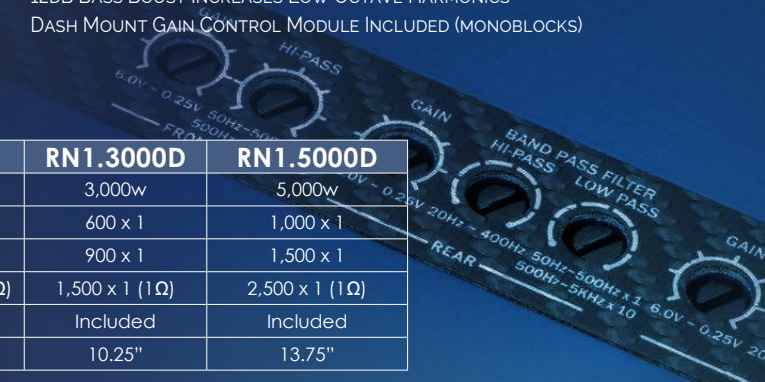

HIGH EFFICIENCY CLASS D FULL RANGE & MONOBLOCK AMPLIFIERS
HYBRID ALUMINUM ALLOY HEATSINK FOR OPTIMUM DISSIPATION
2-OHM STEREO & 4-OHM BRIDGED CLASS D FULL RANGE
1-OHM MINIMUM IMPEDANCE MONOBLOCK OPERATION
MONOBLOCK BRIDGING CAPABILITY FOR DOUBLE AMPLIFIER APPLICATION
MOSFET POWER SUPPLY W/ AUDIOPHILE GRADE IR™ TRANSISTORS
MILITARY GRADE SMT PCB MAINTAINS DYNAMIC PERFORMANCE
DIRECT SHORT, THERMAL, & OVERLOAD CIRCUITS PROTECT AMPLIFIER

200MV-6V LOW LEVEL RCA OR HIGH LEVEL SIGNAL INPUT
QUICK DISCONNECT HIGH LEVEL WIRE HARNESS INCLUDED
EASY DIY INSTALL SINGLE SIDED TERMINALS & CONTROLS
4G POWER INPUT TERMINALS & 12G SPEAKER OUTPUT TERMINALS
VARIABLE 12dB HIGH PASS, LOW PASS, & SUBSONIC CROSSOVERS
12dB BASS BOOST INCREASES LOW OCTAVE HARMONICS
DASH MOUNT GAIN CONTROL MODULE INCLUDED (MONOBLOCKS)

Rubicon Nano	RN4.1400D	RN5.2000D	RN1.3000D	RN1.5000D
Max Power	1,400w	2,000w	3,000w	5,000w
RMS Power 4Ω	125 x 4	75 x 4 + 300 x 1	600 x 1	1,000 x 1
RMS Power 2Ω	175 x 4	125 x 4 + 500 x 1	900 x 1	1,500 x 1
RMS Power 4Ω Bridged	350 x 2	250 x 2 + 500 x 1 (2Ω)	1,500 x 1 (1Ω)	2,500 x 1 (1Ω)
Remote Gain Control	-	Included	Included	Included
Dimensions: (6.50" w x 1.50"h)	9.00"	11.75"	10.25"	13.75"