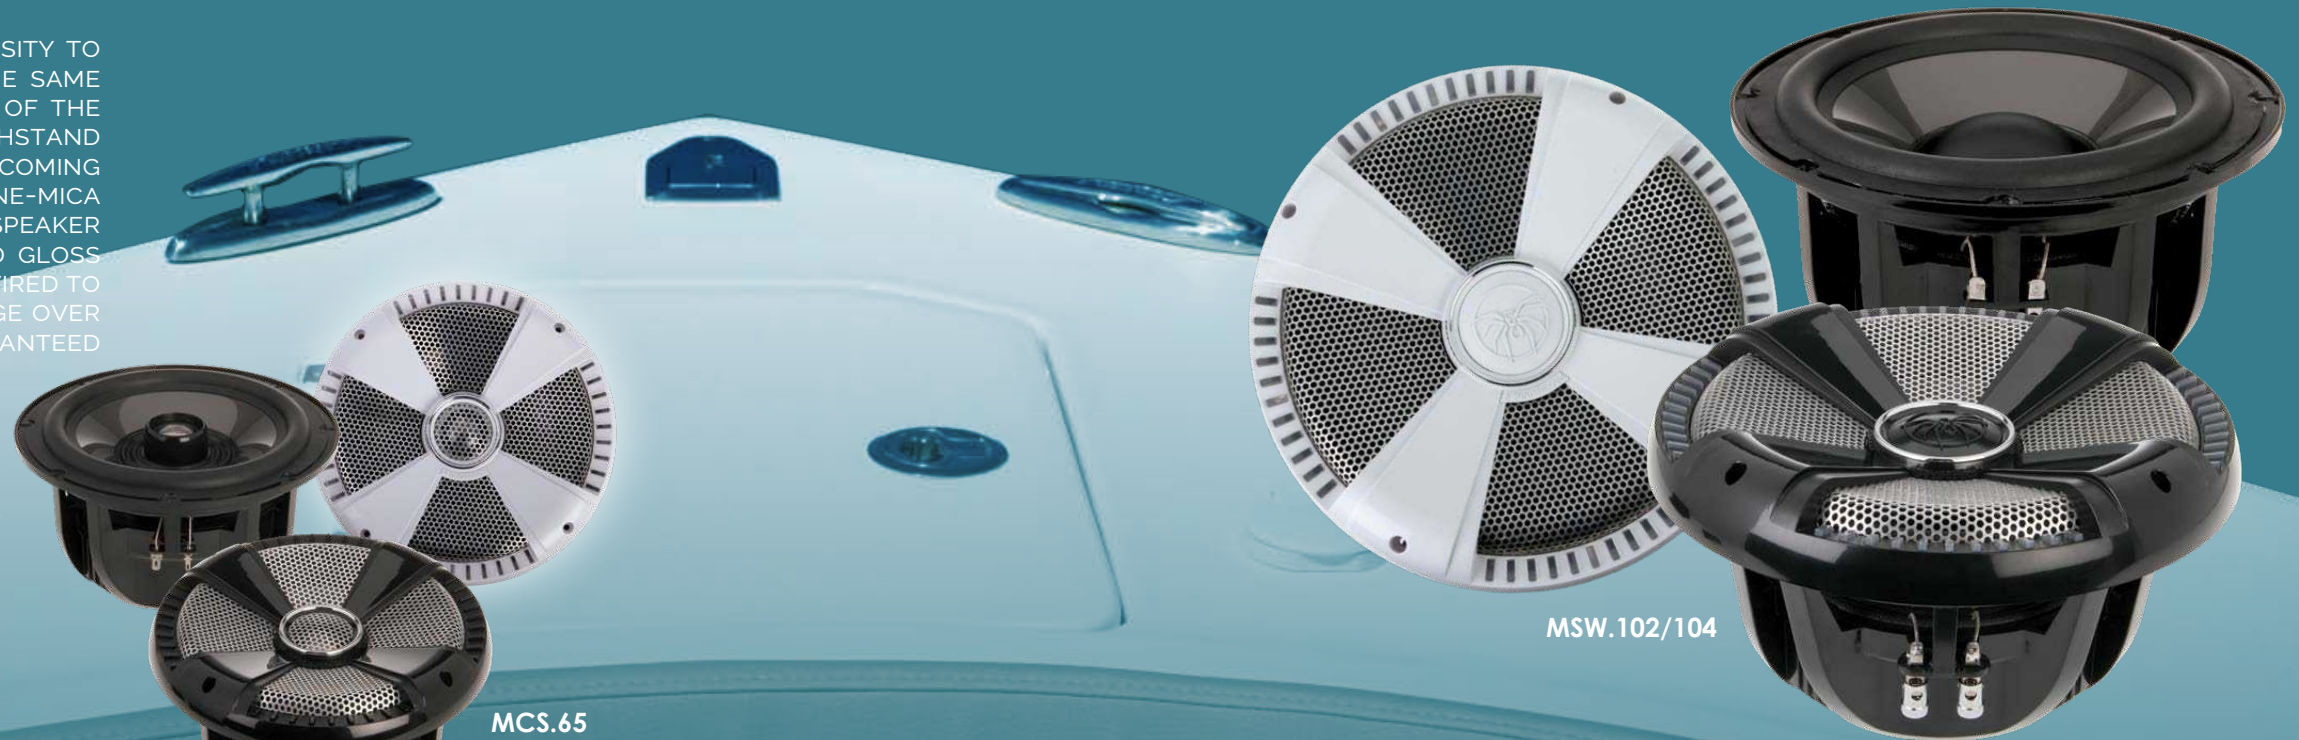

PREMIUM MARINE GRADE 6.5", 8", 10" SPEAKERS & 10" SUBWOOFER
INJECTION MOLDED FRAME & GRILL USING CENTREX® 814 UV RESISTANT POLYMER
ELECTRO-MAGNETIC COMPONENTS SEALED INTERNALLY WITHIN THE FRAME STRUCTURE
BRUSHED ALUMINUM GRILL MESH PREVENTS ACCIDENTAL PUNCTURES
MATCHING GLOSS BLACK & GLOSS WHITE GRILLS INCLUDED WITH EACH SET
INJECTION MOLDED POLYPROPYLENE-MICA COMPOSITE SPEAKER CONE
1.25" EXTREME TEMPERATURE TOLERANT VOICE COIL W/ EPOXY COATING
1" FORMED TITANIUM EXTENDED FREQUENCY RANGE DOME TWEETER
CLOSED-BACK COAXIAL TWEETER W/ ISOLATED ELECTRICAL CONNECTIONS
CHEMICAL AND UV RESISTANT THERMO-FORMED RUBBER GASKETS & SURROUND
PRE-WIRED CONNECTION TERMINALS FOR AVAILABLE LED LIGHT RINGS BUILT-IN

MSW.102/104

MARINE SUBWOOFER	MSW.102	MSW.104
MAX Power (watts)	600w	
RMS Power (watts)	300w	
Efficiency (1w/1m)	86.40dB	
Voice Coil Configuration	2" DVC 2Ω	2" DVC 4Ω
Mounting Depth	4.50"	
Optimum Sealed ft³	0.75ft³	
Optimum Ported ft³	1.00ft³