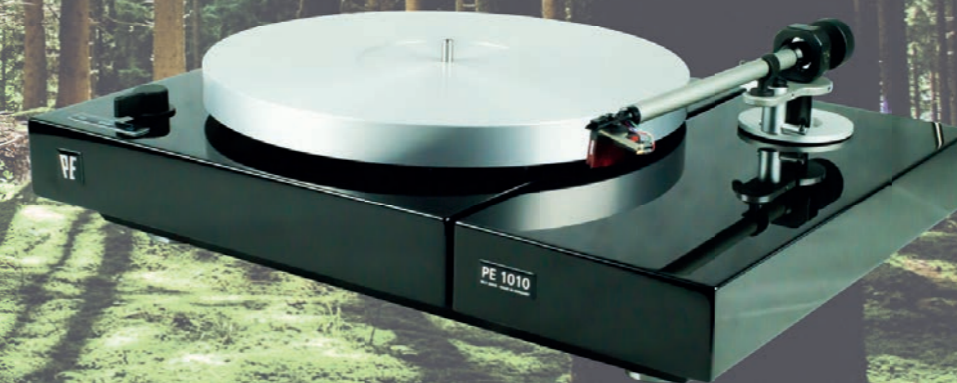

The PE 1010 is the most affordable classical sub-chassis turntable on the German market. Together with the PE 4040 it was the first turntable of the new PE generation. In his price range it offers a unique high end enjoyment.

// PE 1010 MKII 11

PE 1000

Belt Drive Turntable

Der PE 1000 ist das Einsteigermodell, welches weit oberhalb seiner Preisklasse spielt. Mit dem eigens entwickeltem Tonarm und dem massiven POM Plattenteller ermöglicht er den Einstieg in den High-End-Hörgenuss

The PE 1000 is the entry-level turntable that plays far beyond its price category. With the in-house developed tonearm and the massive POM platter it allows to enter High-End hearing pleasure.

stereoplay
Preis-Leistung
Übertr. 08/2018