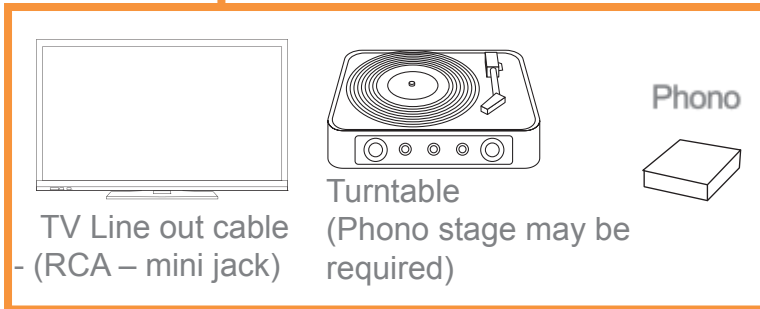

All source devices with Bluetooth can be connected to v40.

- ① AC Power
- ② Fuse
- ③ Speaker outputs
- ④ Bluetooth Antenna
- ⑤ SUB output
- ⑥ USB input
- ⑦ 3.5mm phone jack input
- ⑧ RCA input

	Input	Output	Source
1	RCA	/	TV/DVD/Turntable (with phono stage built in)/CD player
2	Mini-jack	/	Smartphone/Tablet/MP3
3	USB	/	Android Devices /Computer (PC/Mac)
4	/	Sub out	Active subwoofer
5	/	Speaker out	Passive speaker