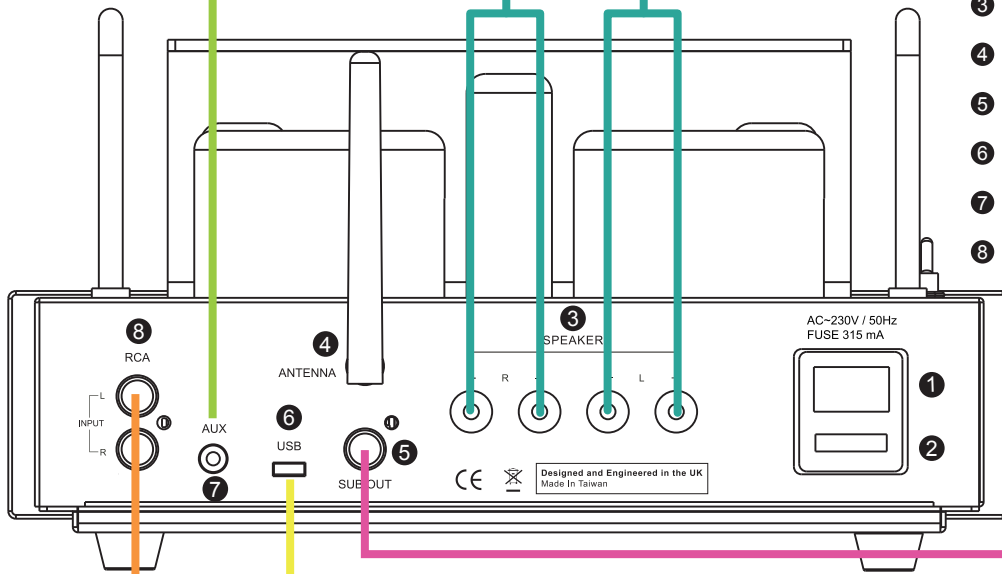

All source devices with Bluetooth can be connected to v40.

- ① AC Power
- ② Fuse
- ③ Speaker outputs
- ④ Bluetooth Antenna
- ⑤ SUB output
- ⑥ USB input
- ⑦ 3.5mm phone jack input
- ⑧ RCA input

	Input	Output	Source
1	RCA	/	TV/DVD/Turntable (with phono stage built in)/CD player
2	Mini-jack	/	Smartphone/Tablet/MP3
3	USB	/	Android Devices /Computer (PC/Mac)
4	/	Sub out	Active subwoofer
5	/	Speaker out	Passive speaker