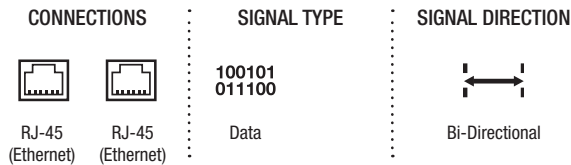

Technical Data

Inner conductor material	HPOCC® - monocristalline copper
Cable sheathing	fabric sheath
Shielding material	2 x aluminium foil + 1 x copper braid
Plug design	Full-metal screw-type plug

Designation	Art. No.	Unit	Colour
Hyper Stream 170	19391	1.7 m	black
Hyper Stream 220	19392	2.2 m	black
Hyper Stream 320	19393	3.2 m	black
Hyper Stream 510	19394	5.1 m	black
Hyper Stream 750	19395	7.5 m	black
Hyper Stream 1000	19396	10 m	black
Hyper Stream 1500	19397	15 m	black
Hyper Stream 2000	19398	20 m	black