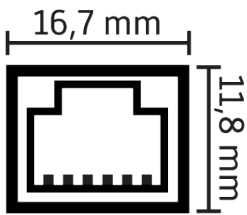

XXL® Hyper Stream

High-End network/patch cable

Very well-made and efficiently shielded CAT 6 network cable for frequencies up to 600 MHz / 1000 Mbit. The special cable design with four twisted pairs of wires and aluminium foil shielding ensure interference has little chance of disrupting the transmitted signal. The rugged fabric sheath and the solid metal connectors ensure perfect everyday practicality on one hand, and a sophisticated appearance on the other. Suitable for Ethernet 10BaseT, 100BaseTX, 100BaseVG, 1000BaseT, ISDN, telephone, etc.